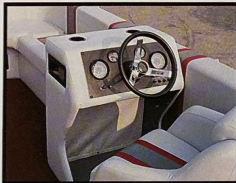

Standard Console offers easy-view, full instrumentation

SPECIFICATIONS

	U.S.	METRIC
• Centerline	24'	7.32m
• Beam	94"	2.39m
• HP Capacity	250	
• Weight	2,700	1,220kg
• Draft	10"	0.25m
• Weight Capacity	16 persons or 2650 lbs.	

PATENT NO. 4,644,890

OPTIONAL FEATURES

- Folding Stainless Steel Swim Ladder
- Dual Steering (for over 150 HP O/B)
- Entertainment Center: Sink w/Fresh Water and Beverage Storage
- Folding Fishing Chair with Takedown Pedestal
- Aerated Live Well
- Welded, Stainless Steel Bow and Stern Rails